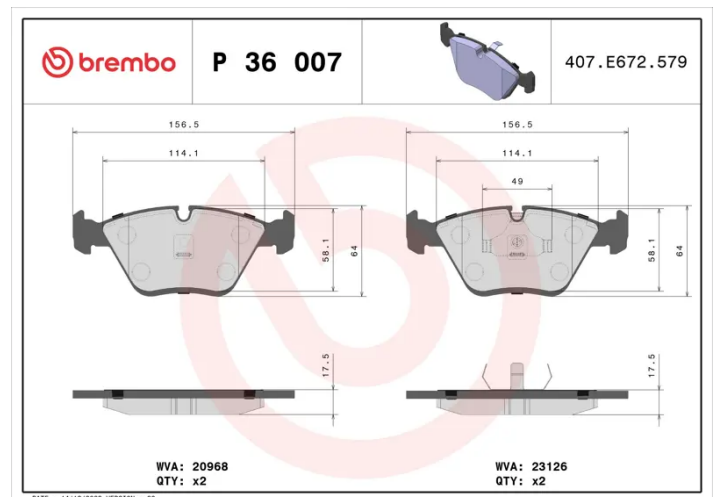

### Technical specifications

EAN code <b>8020584053003</b>	Axle <b>Front</b>	Thickness <b>18 mm</b>
Width <b>156 mm</b>	Height <b>64 mm</b>	Braking system <b>Teves</b>
Wear indicator <b>Prepared for wear indicator</b>	WVA number <b>20968,23126</b>	Accessories <b>With accessories With anti-squeal shim With piston clip</b>