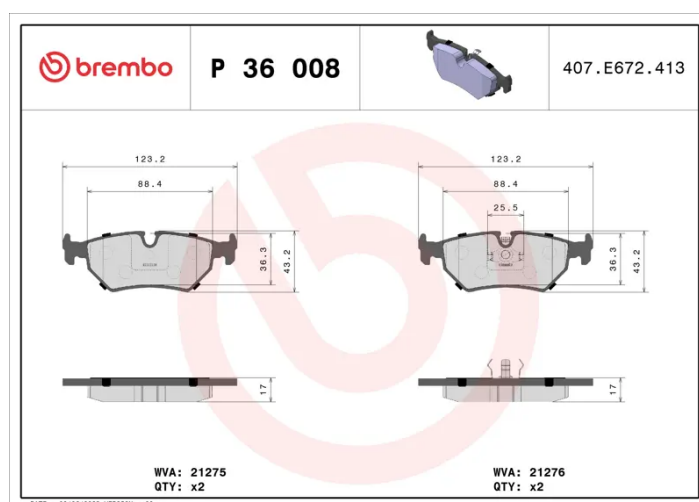

BRAKE PAD

P 36 008

The P 36 008 brake pad is synonymous with reliability

The Brembo brake pad guarantees ultimate safety when braking thanks to the use of more than 100 different compounds, designed according to the type of vehicle and use. Stopping distances reduced to a minimum, maximum driving comfort and silent operation are the most important features of Brembo materials. Brembo brake pads are supplied together with an extensive range of accessories and assembly kits for professional-standard installation.

- ✓ OE-equivalent
- ✓ Brembo quality
- ✓ ECE-R90 certificate
- ✓ Safety
- ✓ Performance
- ✓ Comfort

Technical specifications

EAN code 8020584053010	Axle Rear	Thickness 17 mm
Width 123 mm	Height 43 mm	Braking system Teves
Wear indicator Prepared for wear indicator	WVA number 21275,21276	Accessories With anti-squeal shim With piston clip