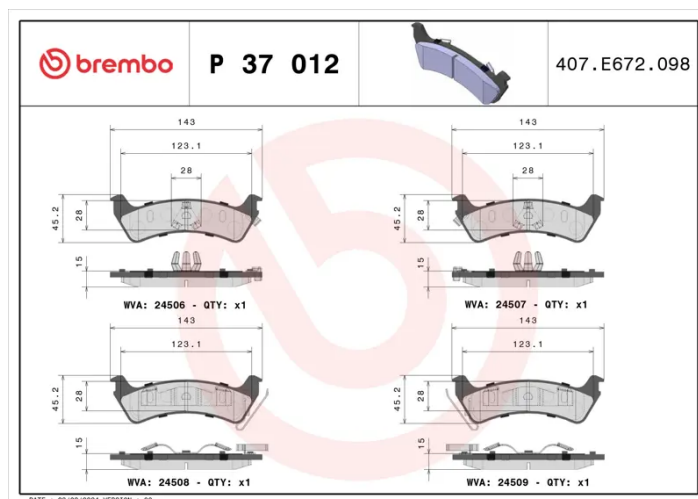

BRAKE PAD

P 37 012

The P 37 012 brake pad is synonymous with reliability

The Brembo brake pad guarantees ultimate safety when braking thanks to the use of more than 100 different compounds, designed according to the type of vehicle and use. Stopping distances reduced to a minimum, maximum driving comfort and silent operation are the most important features of Brembo materials. Brembo brake pads are supplied together with an extensive range of accessories and assembly kits for professional-standard installation.

- ✓ OE-equivalent
- ✓ Brembo quality
- ✓ ECE-R90 certificate
- ✓ Safety
- ✓ Performance
- ✓ Comfort
- ✓ With accessories

Technical specifications

EAN code 8020584091142	Axle Rear	Thickness 15 mm
Width 143 mm	Height 45 mm	Braking system Kelsey Hayes
Wear indicator Acoustic	WVA number 24506,24507,24508,24509	Accessories With accessories With anti-squeal shim With piston clip