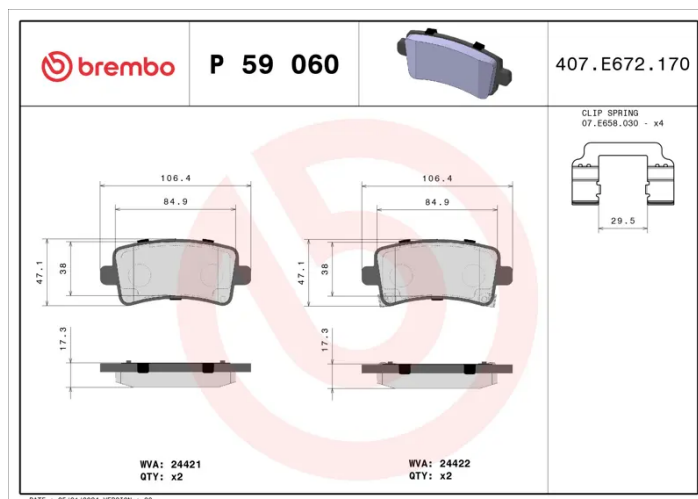

BRAKE PAD

P 59 060

The P 59 060 brake pad is synonymous with reliability

The Brembo brake pad guarantees ultimate safety when braking thanks to the use of more than 100 different compounds, designed according to the type of vehicle and use. Stopping distances reduced to a minimum, maximum driving comfort and silent operation are the most important features of Brembo materials. Brembo brake pads are supplied together with an extensive range of accessories and assembly kits for professional-standard installation.

- ✓ OE-equivalent
- ✓ Brembo quality
- ✓ ECE-R90 certificate
- ✓ Safety
- ✓ Performance
- ✓ Comfort
- ✓ With accessories

Technical specifications

EAN code 8020584090756	Axle Rear	Thickness 17 mm
Width 106 mm	Height 47 mm	Braking system TRW
Wear indicator Acoustic	WVA number 24421,24422	Accessories With accessories With anti-squeal shim With piston clip