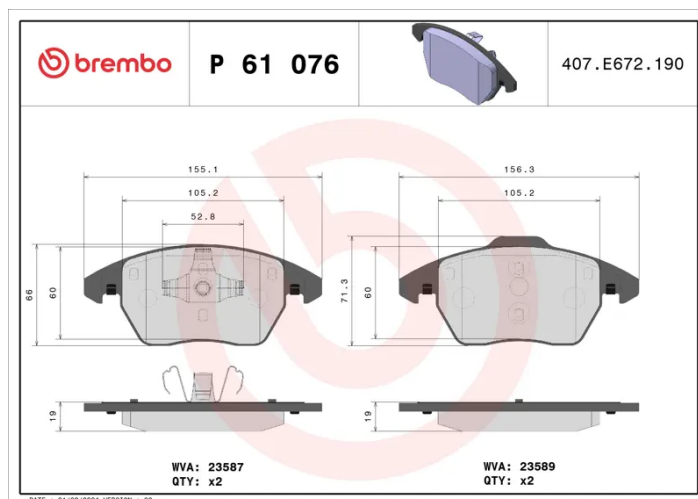

BRAKE PAD

P 61 076

The P 61 076 brake pad is synonymous with reliability

The Brembo brake pad guarantees ultimate safety when braking thanks to the use of more than 100 different compounds, designed according to the type of vehicle and use. Stopping distances reduced to a minimum, maximum driving comfort and silent operation are the most important features of Brembo materials. Brembo brake pads are supplied together with an extensive range of accessories and assembly kits for professional-standard installation.

- ✓ OE-equivalent
- ✓ Brembo quality
- ✓ ECE-R90 certificate
- ✓ Safety
- ✓ Performance
- ✓ Comfort
- ✓ With accessories

Technical specifications

EAN code 8020584056523	Axle Front	Thickness 19 mm
Width 155 mm	Height 66 mm	Braking system Teves
Wear indicator Without	WVA number 23589,24153	Accessories With accessories With anti-squeal shim With piston clip