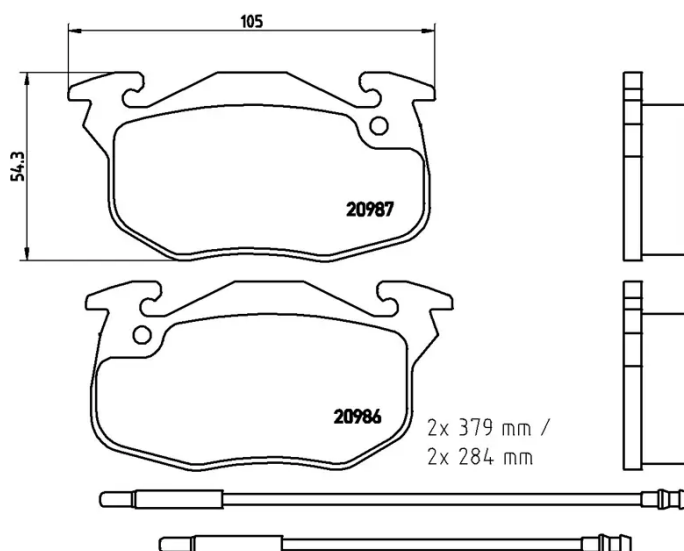

### Technical specifications

EAN code <b>8020584061770</b>	Axle <b>Front</b>	Thickness <b>18 mm</b>
Width <b>105 mm</b>	Height <b>54 mm</b>	Braking system <b>Bendix</b>
Wear indicator <b>Electric</b>	WVA number <b>20905,20906</b>	Accessories <b>With anti-squeal shim</b>