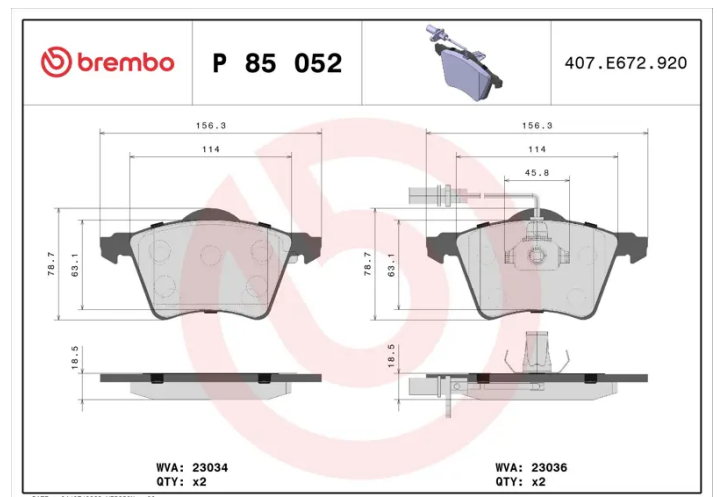

BRAKE PAD

P 85 052

The P 85 052 brake pad is synonymous with reliability

The Brembo brake pad guarantees ultimate safety when braking thanks to the use of more than 100 different compounds, designed according to the type of vehicle and use. Stopping distances reduced to a minimum, maximum driving comfort and silent operation are the most important features of Brembo materials. Brembo brake pads are supplied together with an extensive range of accessories and assembly kits for professional-standard installation.

- ✓ OE-equivalent
- ✓ Brembo quality
- ✓ ECE-R90 certificate
- ✓ Safety
- ✓ Performance
- ✓ Comfort

Technical specifications

EAN code 8020584058558	Axle Front	Thickness 19 mm
Width 156 mm	Height 79 mm	Braking system Teves
Wear indicator Electric	WVA number 23034,23036	Accessories With anti-squeal shim With piston clip