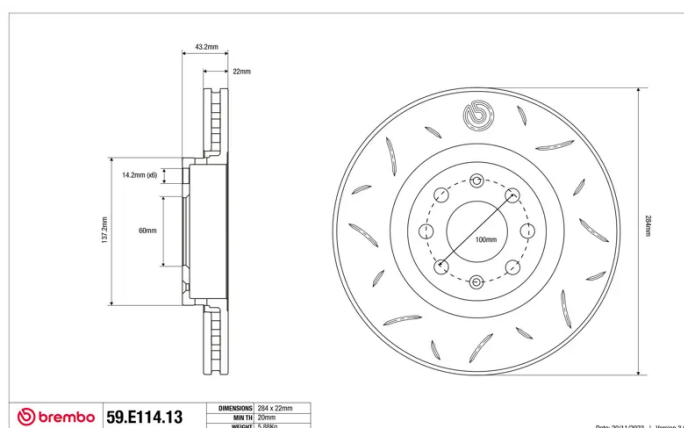

SPORT | TY3 BRAKE DISC

59.E114.13

The 59.E114.13 brake disc is synonymous with reliability

Type-3 slotting used to distinguish the Brembo SPORT | TY3 brake disc is widely used in professional motorsports. It therefore offers superior initial response with excellent release characteristics, improving braking performance while giving the vehicle an aggressive appearance. The Brembo logo on the braking surface adds an exclusive and unique touch to the vehicle. The SPORT | TY3 brake discs are plug-and-play since they replace OE discs directly.

- ✓ OE-equivalent
- ✓ Brembo quality
- ✓ ECE-R90 certificate
- ✓ Safety
- ✓ Performance
- ✓ Comfort
- ✓ Sports driving
- ✓ Sparty look

Technical specifications

Diameter	Thickness (TH)	Height (A)
284 mm	22 mm	43 mm
Number of holes (C)	Brake disc type	Centering
4	Solid	60 mm
Min. thickness	Tightening torque	Axle
20,5 mm	98 Nm	Front
Units per box	EAN code	
1	8020584604847	

59.E114.13	DIMENSIONI: 284 x 22mm
	MIN TH: 20mm
	WEIGHT: 5,50kg

Date: 2011/2023 | Version: 3.00