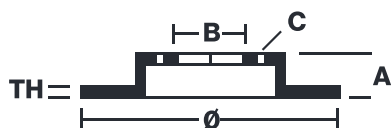

SPORT | TY3 BRAKE DISC

59.E114.13

The 59.E114.13 brake disc is synonymous with reliability

Type-3 slotting used to distinguish the Brembo SPORT | TY3 brake disc is widely used in professional motorsports. It therefore offers superior initial response with excellent release characteristics, improving braking performance while giving the vehicle an aggressive appearance. The Brembo logo on the braking surface adds an exclusive and unique touch to the vehicle. The SPORT | TY3 brake discs are plug-and-play since they replace OE discs directly.

- ✓ OE-equivalent
- ✓ Brembo quality
- ✓ ECE-R90 certificate
- ✓ Safety
- ✓ Performance
- ✓ Comfort
- ✓ Sports driving
- ✓ Sparty look

Technical specifications

Diameter	Thickness (TH)	Height (A)
284 mm	22 mm	43 mm
Number of holes (C)	Brake disc type	Centering
4	Solid	60 mm
Min. thickness	Tightening torque	Axle
20,5 mm	98 Nm	Front
Units per box	EAN code	
1	8020584604847	

59.E114.13	DIMENSIONI: 284 x 22mm
	MIN TH: 20mm
	WEIGHT: 5,50kg

Date: 2011/2023 | Version: 3.00