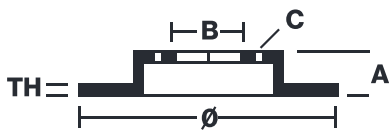

SPORT | TY3 BRAKE DISC

59.E114.37

The 59.E114.37 brake disc is synonymous with reliability

Type-3 slotting used to distinguish the Brembo SPORT | TY3 brake disc is widely used in professional motorsports. It therefore offers superior initial response with excellent release characteristics, improving braking performance while giving the vehicle an aggressive appearance. The Brembo logo on the braking surface adds an exclusive and unique touch to the vehicle. The SPORT | TY3 brake discs are plug-and-play since they replace OE discs directly.

- ✓ OE-equivalent
- ✓ Brembo quality
- ✓ ECE-R90 certificate
- ✓ Safety
- ✓ Performance
- ✓ Comfort
- ✓ Sports driving
- ✓ Sparty look

Technical specifications

Diameter	Thickness (TH)	Height (A)
312 mm	25 mm	58 mm
Number of holes (C)	Brake disc type	Centering
5	Solid	65 mm
Min. thickness	Tightening torque	Axle
22,8 mm	120 Nm	Front
Units per box	EAN code	
1	8020584605080	