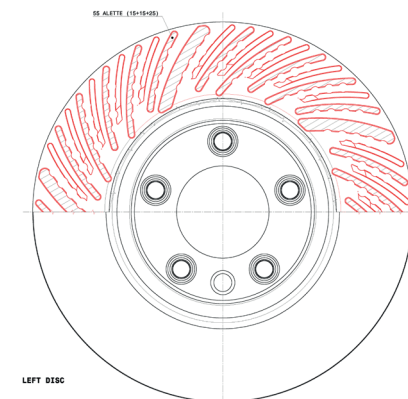

09.9867.11
BV 8639
25043 V