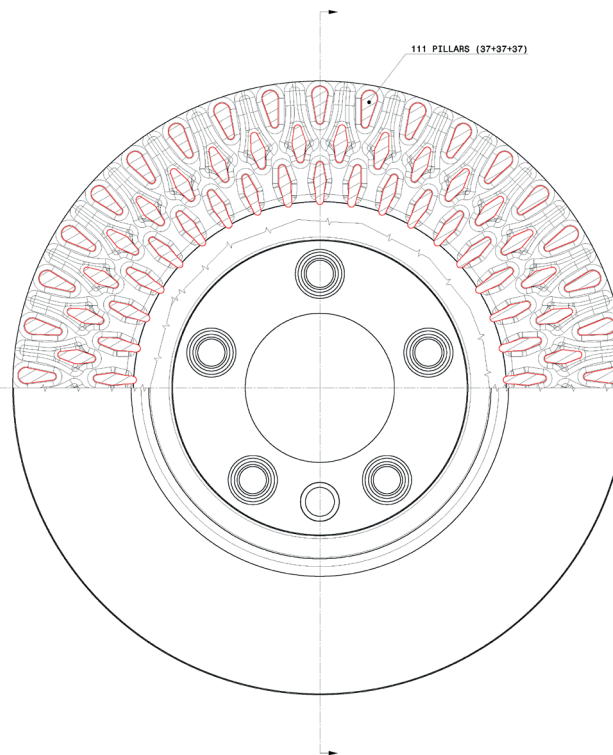

09.9867.11
BV 8639
25043 V