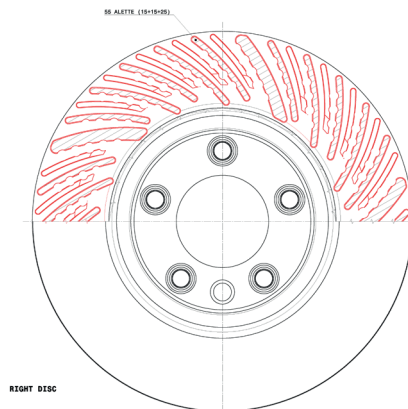

09.9867.11 / 09.9868.11 SUPERSEDED BY 09.C881.11

The references **09.9867.11 / 09.9868.11** are replaced by **09.C881.11** by modifying the ventilation chamber.

The **OES PORSCHE** corresponding to the new Brembo reference are:
95535140140, 95535140141, 95535140240, 95535140241.

The **OES VOLKSWAGEN** corresponding to the new Brembo reference are:
7L6615301D, 7L6615301J, 7L6615301N, 7L6615302D, 7L6615302J, 7L6615302N.

09.9867.11 / 09.9868.11

09.C881.11

09.9868.11
BV 8640
25044 V