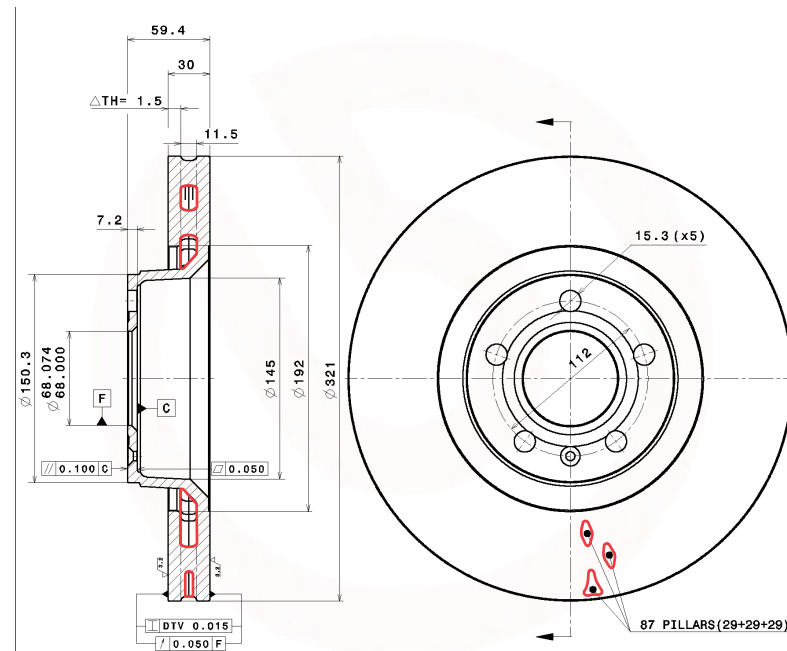

09.9534.14/.11 SUPERSEDED BY 09.C895.11

The references **09.9534.14/.11** are replaced by **09.C895.11** by modifying the ventilation chamber.

The **OES AUDI** corresponding to the new Brembo reference are:
4E0 615 301 AD, 4F0 615 301 E

09.9534.14/.11

Breco references:
BS 8549 / BV 8549

AP references:
24930 E / 24930 V

09.C895.11

Breco reference:
BV 9200

AP reference:
25590 V