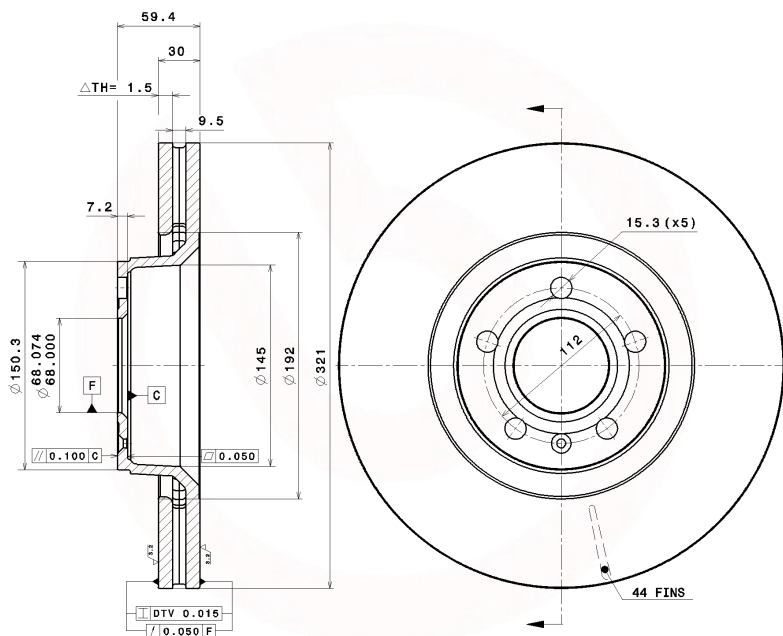

09.9534.14/.11 SUPERSEDED BY 09.C895.11

The references **09.9534.14/.11** are replaced by **09.C895.11** by modifying the ventilation chamber.

The **OES AUDI** corresponding to the new Brembo reference are:
4E0 615 301 AD, 4F0 615 301 E

09.9534.14/.11

Breco references:
BS 8549 / BV 8549

AP references:
24930 E / 24930 V

09.C895.11

Breco reference:
BV 9200

AP reference:
25590 V